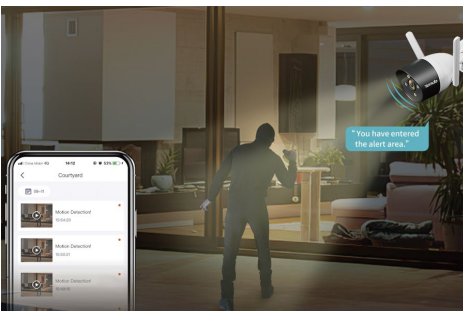

### Products Description

The Wi-Fi Camera RT3, is a high-performance outdoor surveillance camera that integrates 1080P resolution video, Full-color night vision, full-duplex two-way audio, smart-motion detection, sound and light alarm functions. The product is mostly used for outdoor monitoring scenarios such as courtyard, shops and schools, etc. The users can access the video via wireless or wired connection to the Internet.

## Full-color Mode

Equipped with two high-power spotlights and two IR lights, and high sensitive image sensors, your night vision is now lit up and in full-color. There are three available night vision modes: Smart Mode, Full-color Mode, and Black & White Mode.

## Dual Wi-Fi Antennas

With dual antennas with enhanced signal, Wi-Fi performance is increased by 50%, demonstrating longer transmission distance, stronger through-wall performance, and better signal anti-interference. The RJ45 port for wired connection enables gaming-level experience and fast connection even in a congested network environment.

## Connectable to Alexa Assistant

Connect the device to Alexa to free your hands. You can wake up the screen through voice, view the monitoring image, and control the device more conveniently.